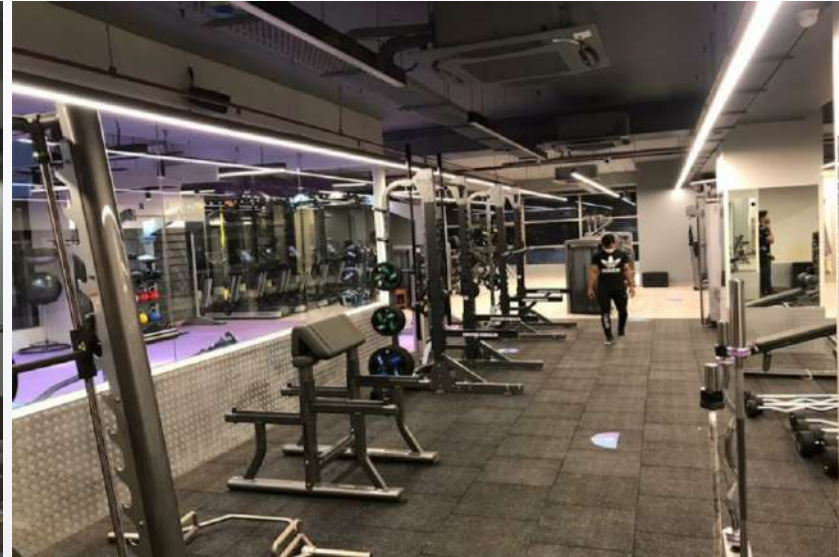

Commercial

Client

ATF Gym

Location:

Powai

Carpet Area:

9,000 SFT

Scope of Work:

Design & Built With MEP Work