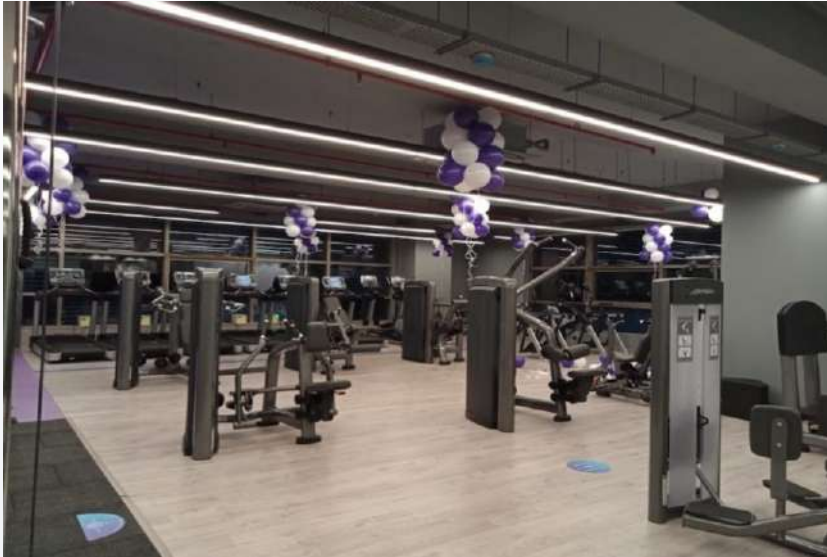

Commercial

Client

ATF Gym

Location:

Powai

Carpet Area:

9,000 SFT

Scope of Work:

Design & Built With MEP Work